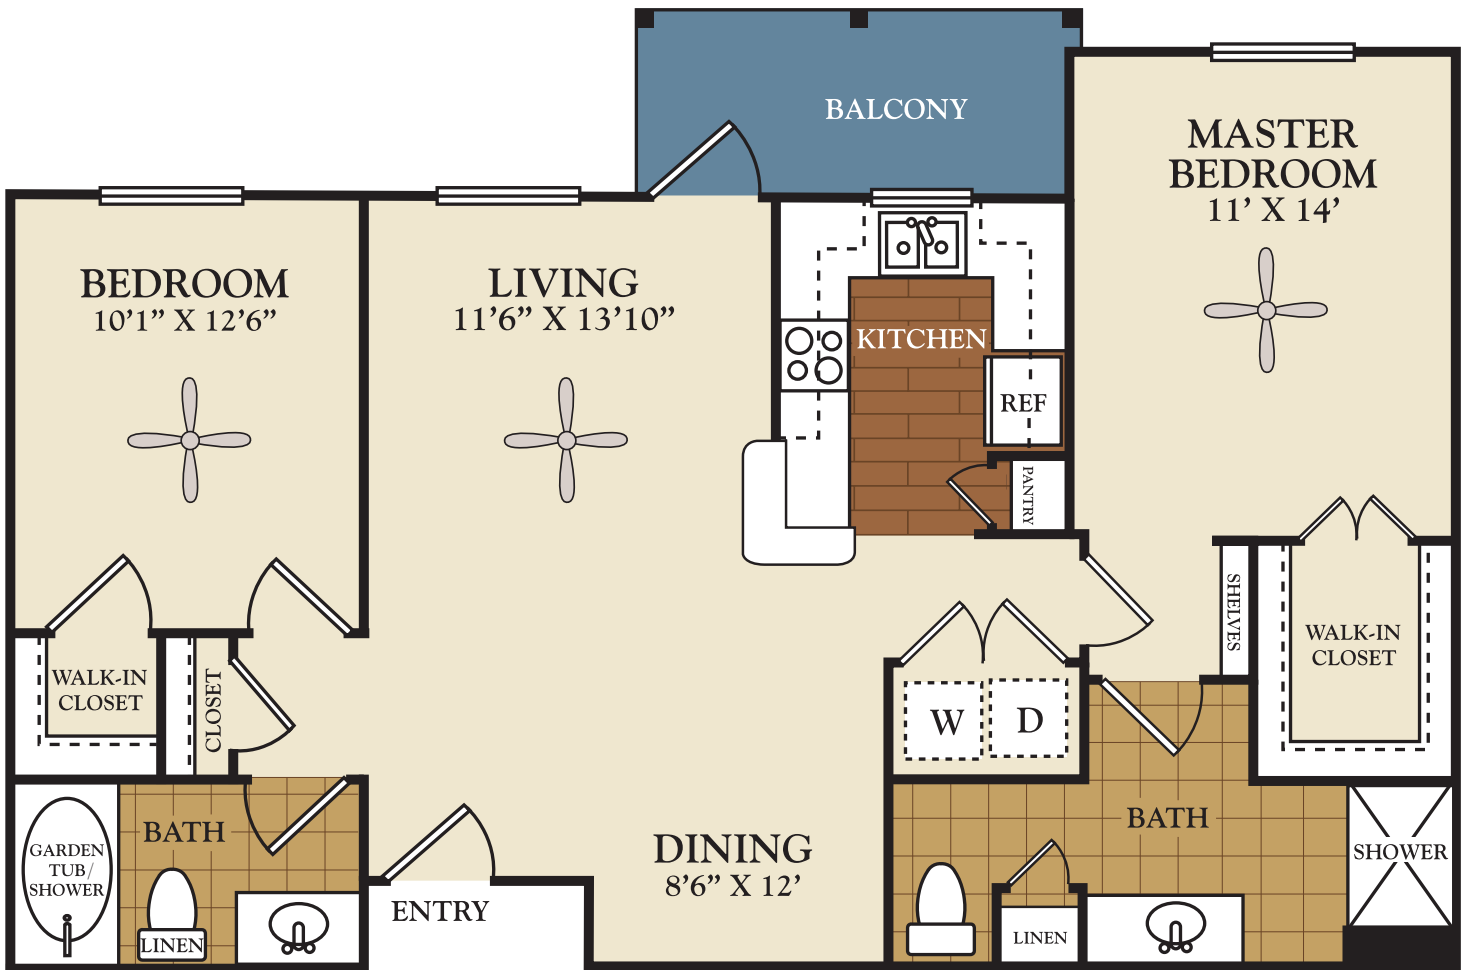

THE CHATEAU

Monet
Two Bedroom • Two Bath
1,012 Square Feet

*All Dimensions and Square Footages are Approximate