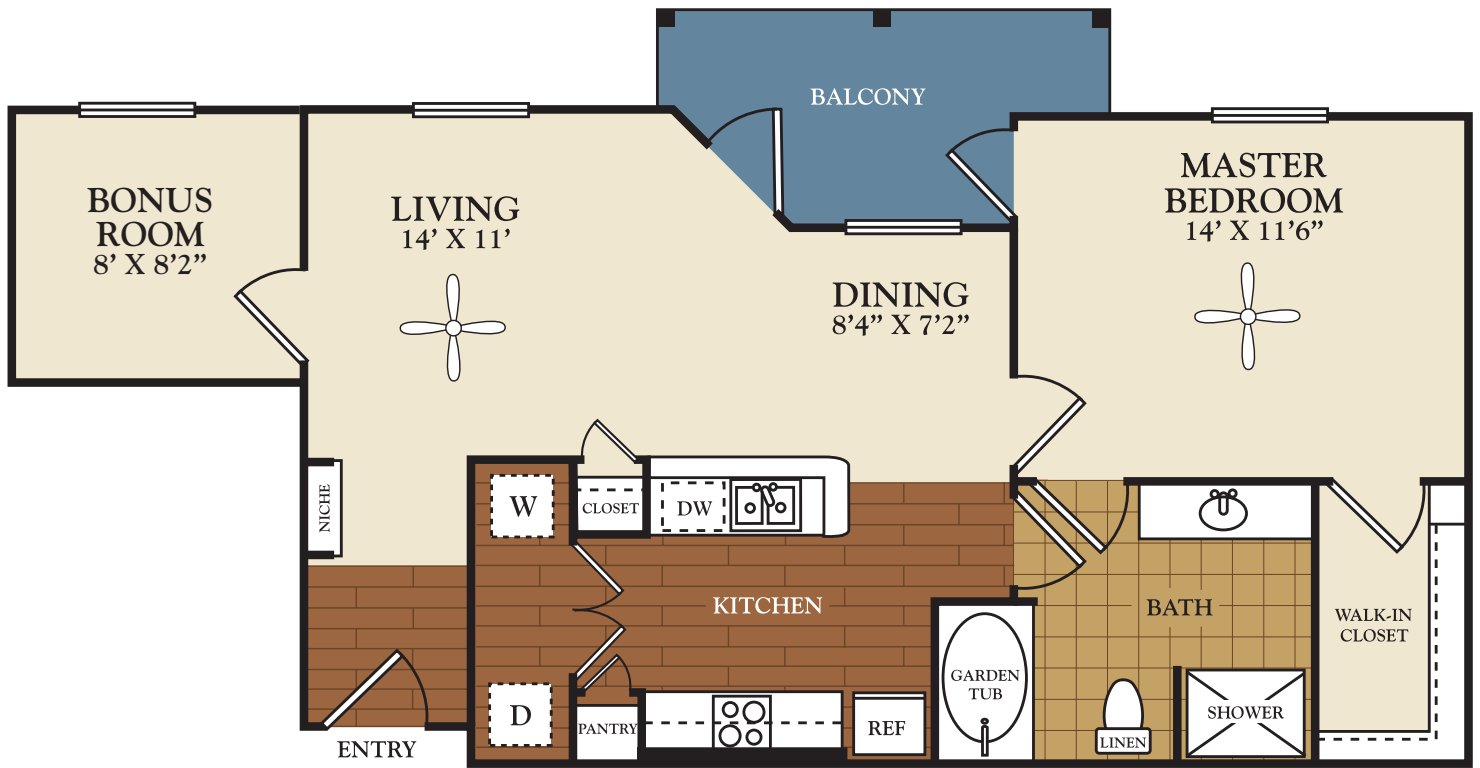

THE CHATEAU

A3B - DUVET
One Bedroom • One Bath
775 Square Feet

*All Dimensions and Square Footages are Approximate