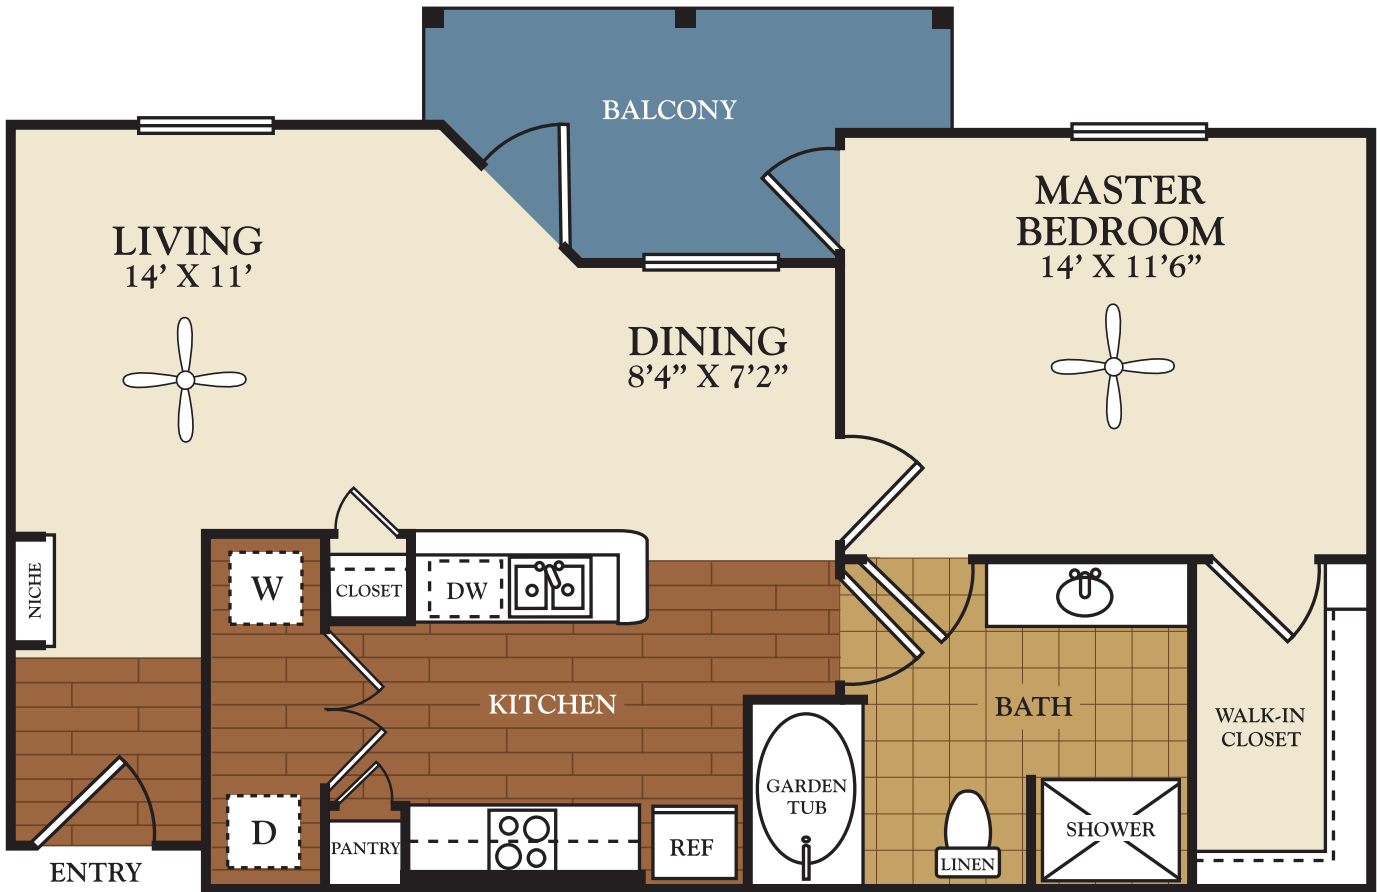

THE CHATEAU

Rousseau
One Bedroom • One Bath
775 Square Feet

*All Dimensions and Square Footages are Approximate