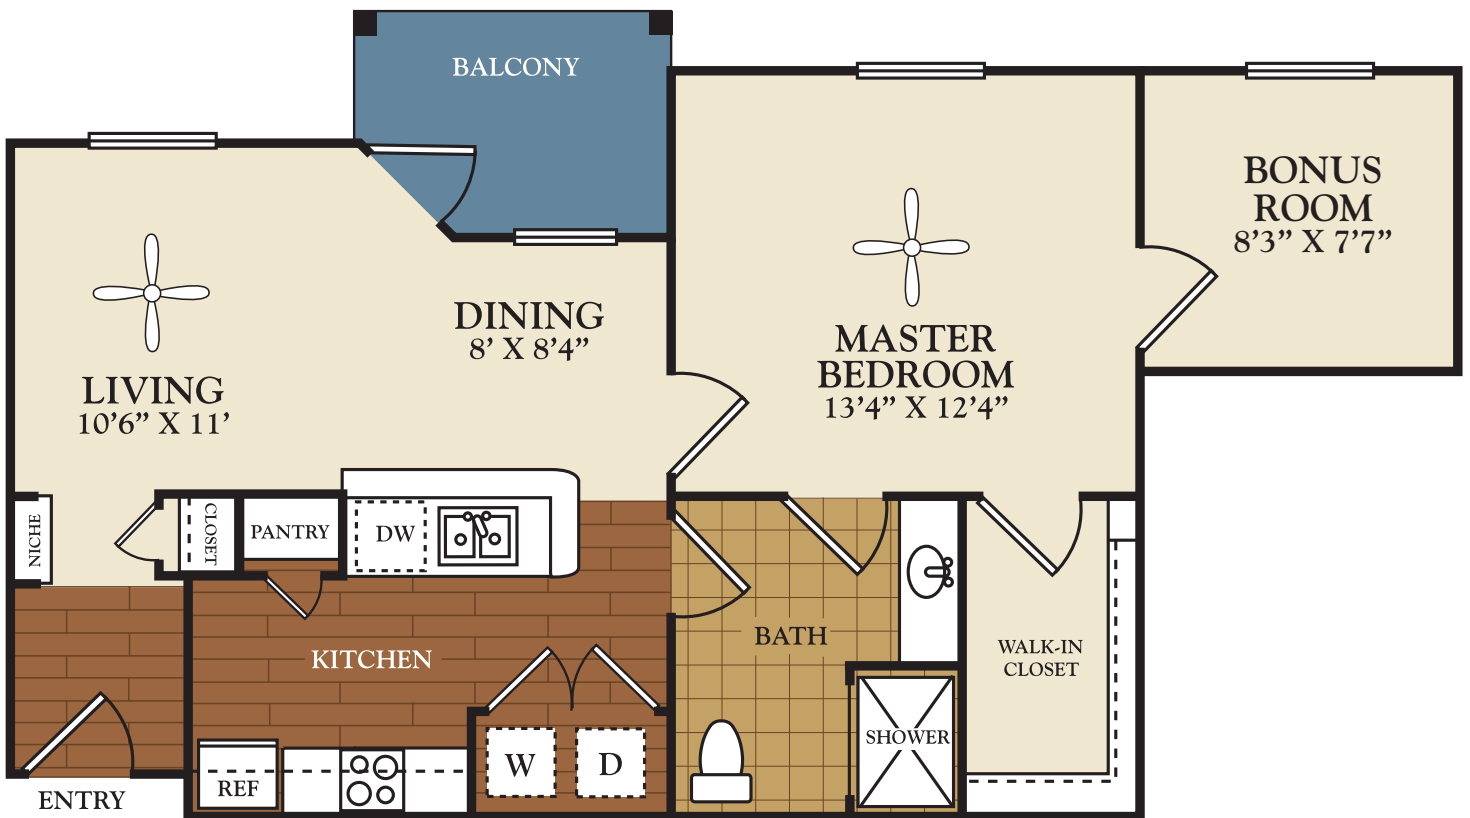

THE
CHATEAU

A1B - CEZANNE
One Bedroom • Den • One Bath
689 Square Feet

*All Dimensions and Square Footages are Approximate