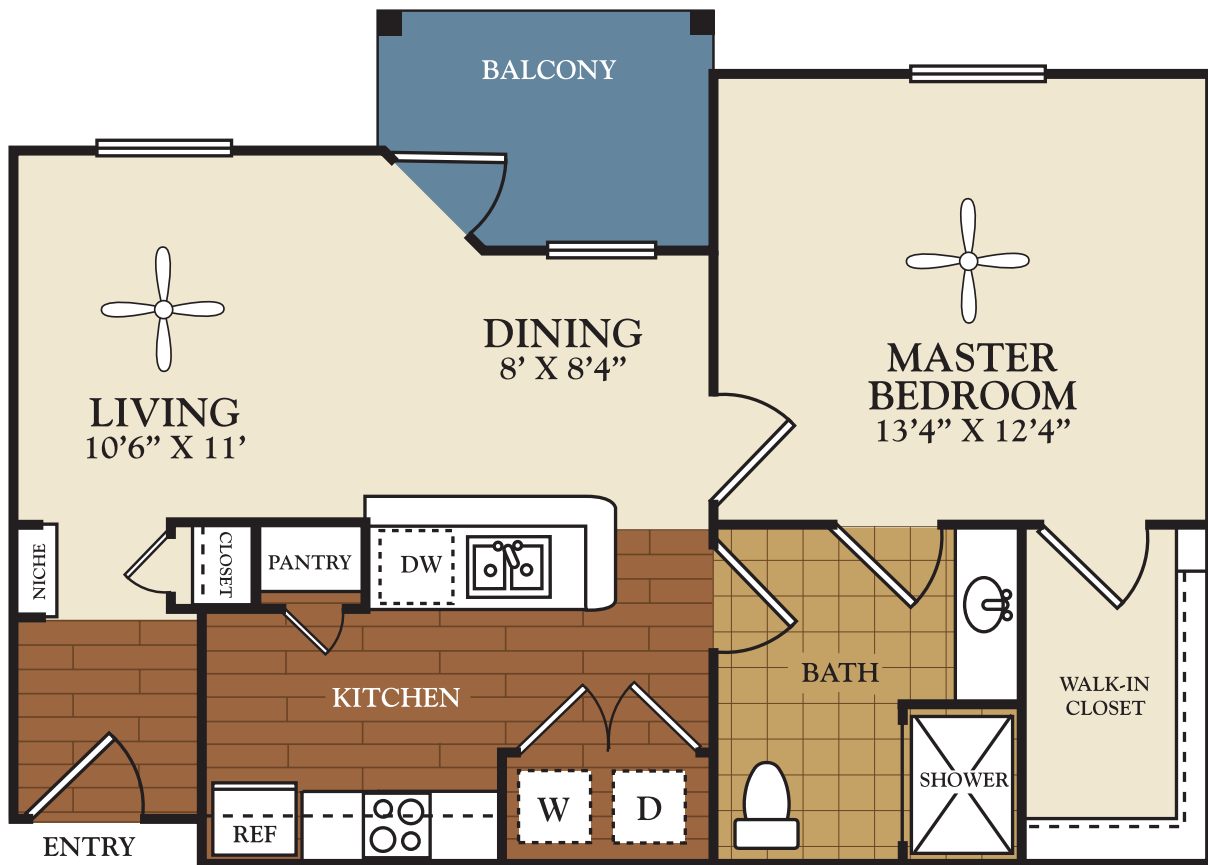

THE
CHATEAU

Chardin
One Bedroom • One Bath
689 Square Feet

*All Dimensions and Square Footages are Approximate